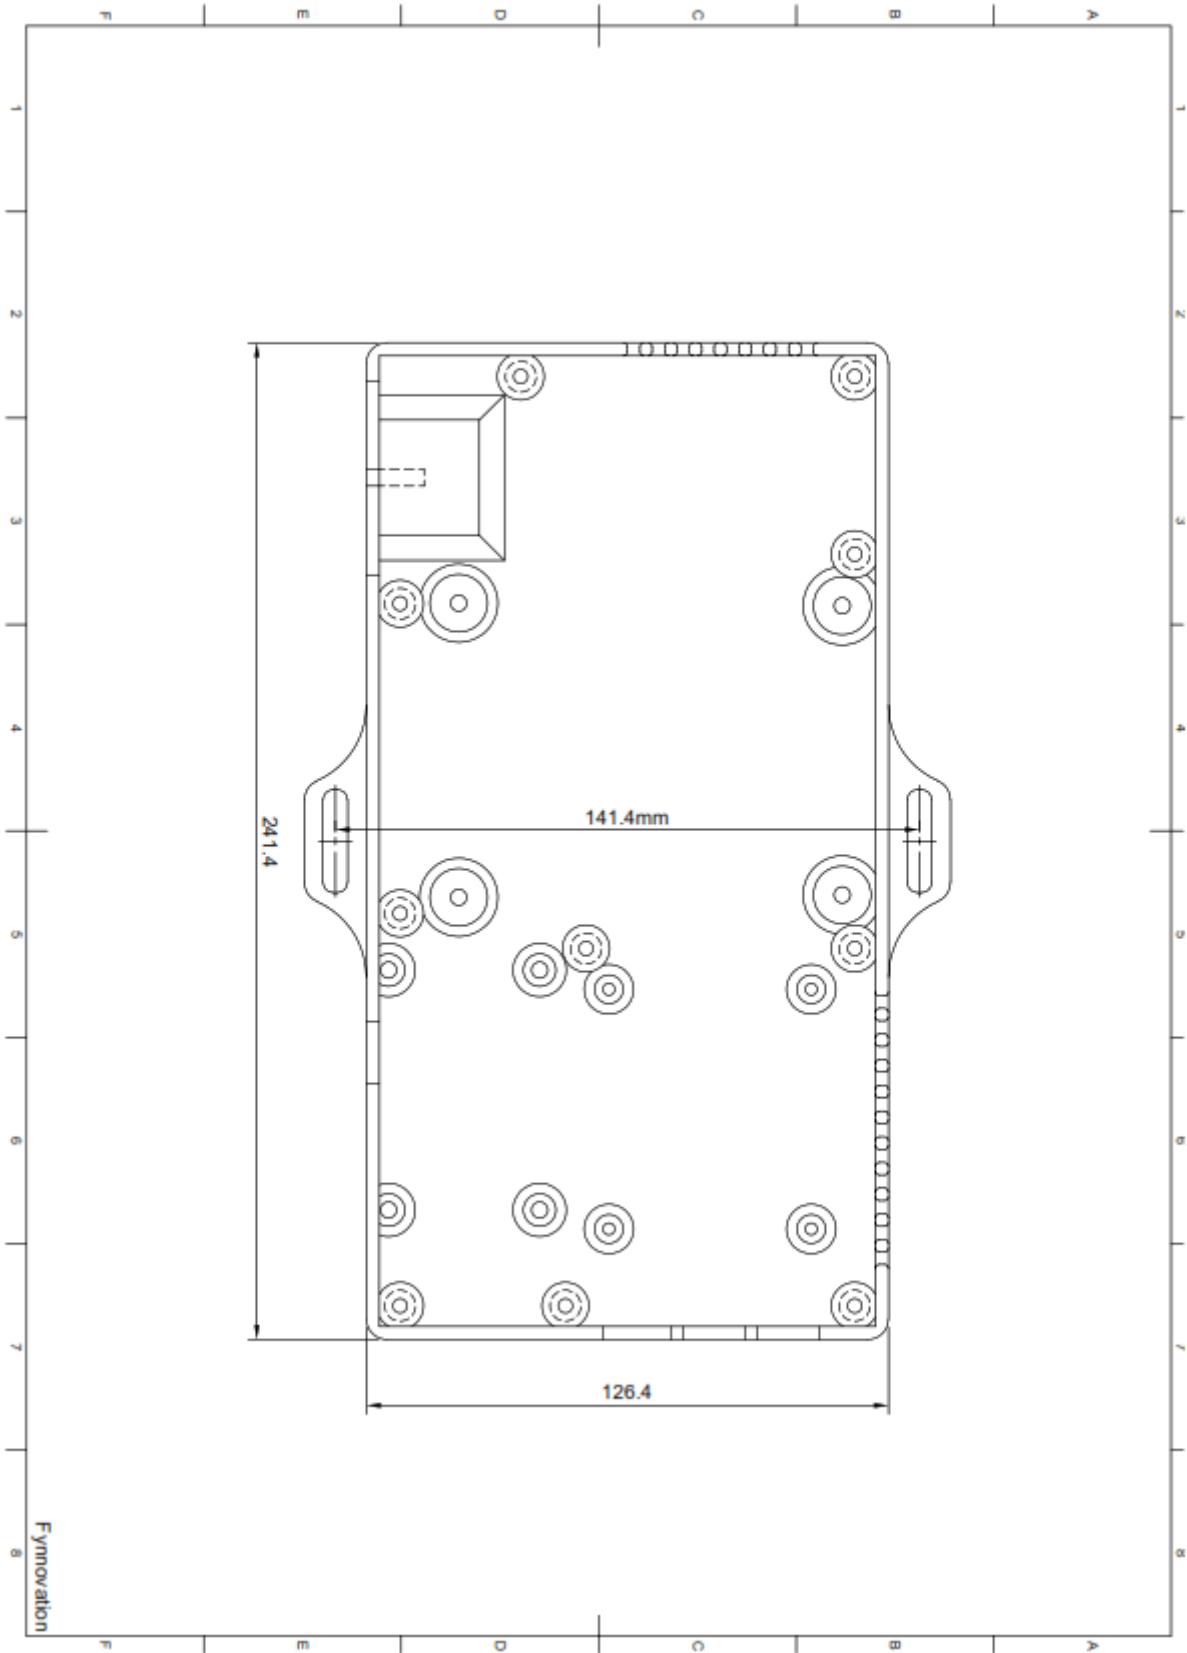

# Gehäuse Maße

Revision #3

Created 2026-05-10 11:40:30 UTC by Fynnovation

Updated 2026-05-20 15:43:48 UTC by Fynnovation